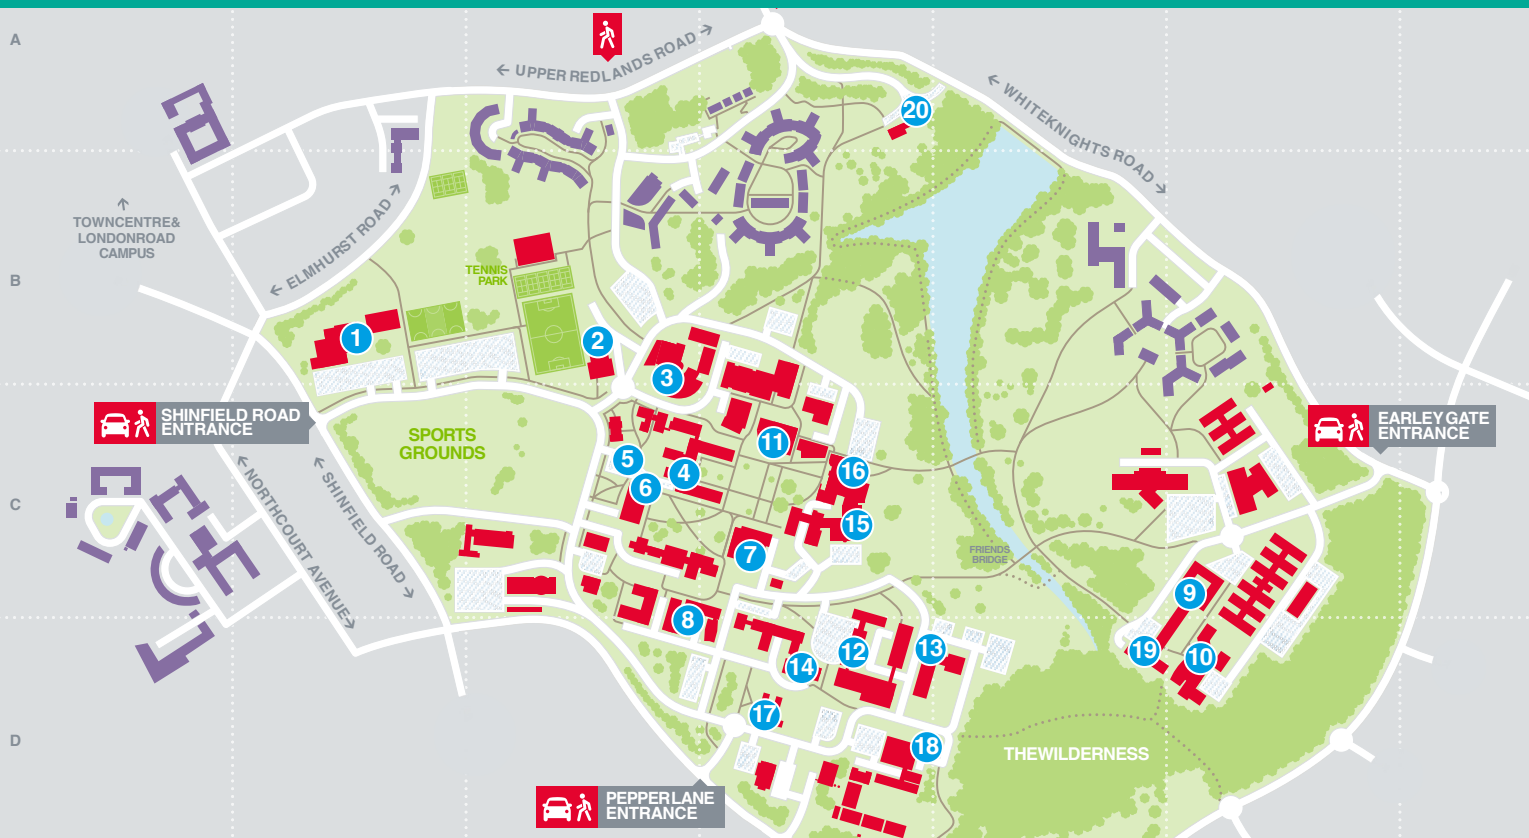

AUTOMATIC EXTERNAL DEFIBRILLATORS (AEDs)

- | | |
|---|---|
| 1 SportsPark reception (x8799) | 11 Palmer – reception (Building26) |
| 2 Estates reception (x8958) | 12 Chemistry – main entrance |
| 3 Henley Business School – reception | 13 RSSL – Staff entrance outside first aid room |
| 4 Edith Morley – next to Support Centre | 14 Maths – main corridor |
| 5 Security mobile unit (based in patrol vehicle) | 15 Park House Meadow Suite – reception |
| 6 Whiteknights House - Ground floor corridor
Security entrance (x6300) | 16 RSU – entrance corridor |
| 7 Library – reception | 17 Polly Vacher – west entrance |
| 8 Wager – main entrance foyer | 18 Philip Lyle – reception |
| 9 Harry Pitt – Psychology reception | 19 Brian Hoskin (Meteorology) – reception |
| 10 Agriculture – reception | 20 Foxhill House – staff room |

Other campuses automatic external defibrillators (AEDs)

London Road Campuses –
The Dairy at London Road

Henley Business School
Greenlands – Reception

CEDAR Farm – Reception

Sonning Farm - Cattle Shed